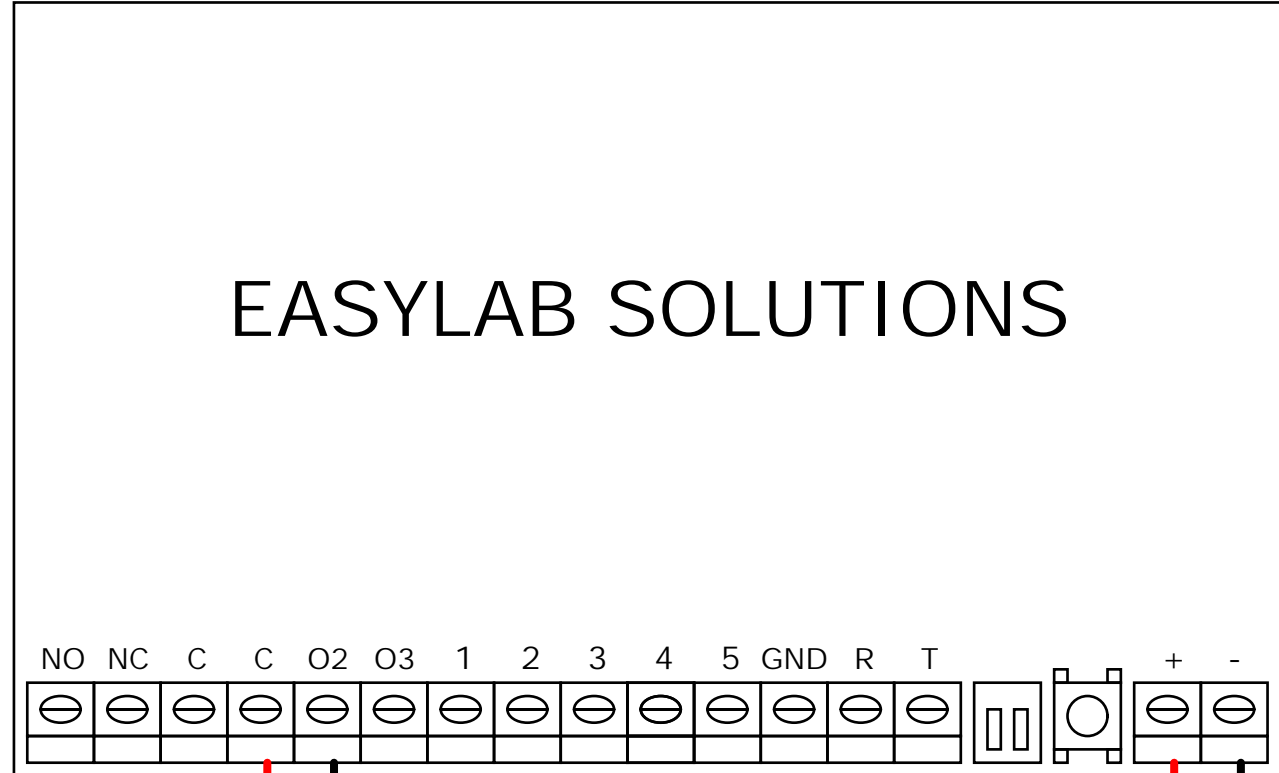

COMMON (BATT +)
N/CLOSE OR
N/OPEN OUT
RELAY OUT (+ OUT)
OPEN COLLECTOR 2

TITLE: EasyLab to Open Collector 2		REV: 1.0
Company: EasyLab Solutions		Sheet: 1/1
Date: 2021-01-22		Drawn By: